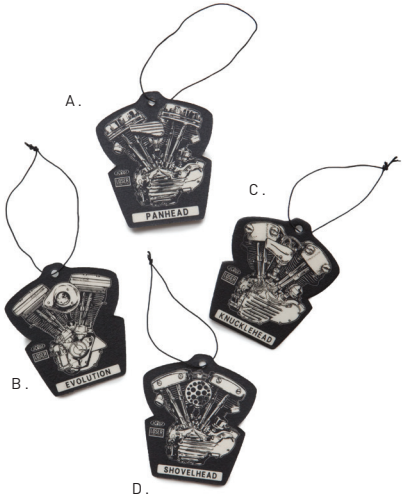

MOTOR AIR FRESHENERS

- Vanilla scent
- Sold individually
- C/O

EA

A.	122600003 PAN				
B.	122600005 EVO				
C.	122600002 KNUCKLE				
D.	122600004 SHOVEL